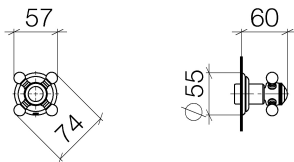

Bathtub - Madison

Volume Control clockwise-closing 1/2" - polished chrome

Article number: 36 607 361-00

- Flange diameter 2-1/8"
- Ceramic disc cartridge
- Includes 3x porcelain inserts: HOT, COLD and BLANK
- (ADA)
- Fits Madison

polished chrome

Accessory is required for this item.

Dimensional drawing

All dimensions in mm / inch = mm x 0,0394

Bathtub - Madison

Volume Control clockwise-closing 1/2" - polished chrome

Article number: 36 607 361-00

Required article

NO IMAGE

AVAILABLE

35 607 970-90 0010

Rough for volume control 1/2"

-

Bathtub - Madison

Volume Control clockwise-closing 1/2" - polished chrome

Article number: 36 607 361-00

Spare parts list

Number	Item Number	Designation	Number of units
1	90 90 03 143 00 90	top	1
2	09 23 10 125-00	nut	1
3	09 14 10 063 90	seal	1
4	09 27 36 102-00	rosette	1
5	09 30 30 075 90	screw	1
6	09 30 11 194 90	disc	1
7	09 18 30 007-00	sleeve	1
8	09 28 10 030 90	ring	1
9	09 12 12 064-00	base	1
10	09 14 15 021 90	ring	1
11	09 21 02 161-00	cover	1
12	04 20 36 100 02-00	handle	1
13	04 20 36 100 00-00	handle (cold)	1
14	04 20 36 100 01-00	handle (hot)	1
15	09 20 36 005-00	handle	1
16	09 26 01 016 90	accessories	1
17	09 26 01 010 90	accessories	1
18	09 26 01 011 90	accessories	1