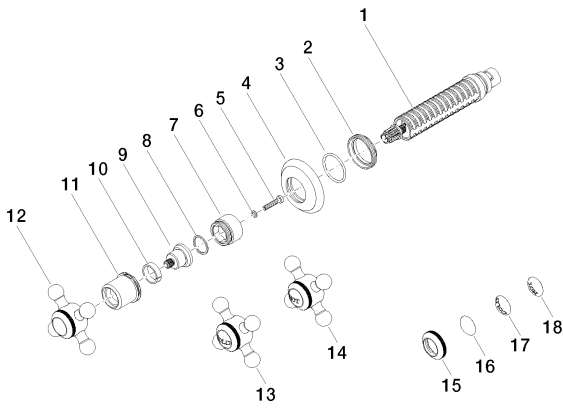

Bathtub - Madison

Volume Control clockwise-closing 1/2" - polished chrome

Article number: 36 607 361-00

- Flange diameter 2-1/8"
- Ceramic disc cartridge
- Includes 3x porcelain inserts: HOT, COLD and BLANK
- (ADA)
- Fits Madison

polished chrome

Accessory is required for this item.

Dimensional drawing

All dimensions in mm / inch = mm x 0,0394

Bathtub - Madison

Volume Control clockwise-closing 1/2" - polished chrome

Article number: 36 607 361-00

Required article

NO IMAGE

AVAILABLE

35 607 970-90 0010

Rough for volume control 1/2"

-

Bathtub - Madison

Volume Control clockwise-closing 1/2" - polished chrome

Article number: 36 607 361-00

Spare parts list

Number	Item Number	Designation	Number of units
1	90 90 03 143 00 90	top	1
2	09 23 10 125-00	nut	1
3	09 14 10 063 90	seal	1
4	09 27 36 102-00	rosette	1
5	09 30 30 075 90	screw	1
6	09 30 11 194 90	disc	1
7	09 18 30 007-00	sleeve	1
8	09 28 10 030 90	ring	1
9	09 12 12 064-00	base	1
10	09 14 15 021 90	ring	1
11	09 21 02 161-00	cover	1
12	04 20 36 100 02-00	handle	1
13	04 20 36 100 00-00	handle (cold)	1
14	04 20 36 100 01-00	handle (hot)	1
15	09 20 36 005-00	handle	1
16	09 26 01 016 90	accessories	1
17	09 26 01 010 90	accessories	1
18	09 26 01 011 90	accessories	1